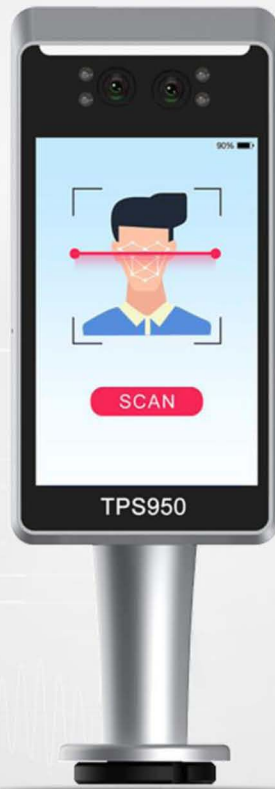

# Secure Face Mini TPS950

Android

Octa-Core

4G

Ethernet

Camera

Face Recognition

Connectivity